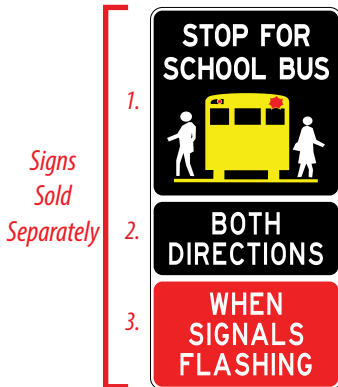

Other School Zone Signage Available

MR-120
1. 1200mm x 1200mm
2. 450mm x 1200mm
3. 600mm x 1200mm