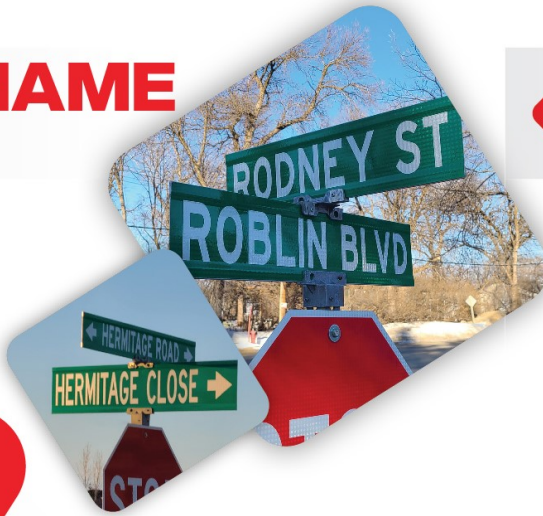

STREET NAME BLADES

Street name blades are sized according to character numbers including spaces. See chart to determine size. Please call for a quote if you require a longer text blade.

* Any 6" height street names with 19 characters or more will require customization. Please reach out to us directly for a quote and sizing.

SIZING CHART*

SNB Length	6" Blade Characters	9" Blade Characters
12"	5	-
18"	6-8	-
24"	9-10	12
30"	11-12	14
36"	13-15	15
40"	16-18	16

Standard street names are printed white on green, white on blue, or black on white. However, all blades can be customized to your specifications, such as colours, logos, etc.

KEEWATIN ST 36" x 6"

PORTAGE AVE 30" x 6"

MAIN ST 24" x 9"

All street name blades are manufactured on extruded aluminum to provide maximum strength and durability.

CIVIC ADDRESSES

Traditionally manufactured on flat aluminum, Civic Addresses, also known as 911 numbers, provide an essential service to rural areas and the people within it.

Civic Addresses are manufactured in accordance to the SARM's & AMM's address sign policy as listed below:

SARM

- White text on blue background
- Highway Gothic Fonts type "B" to "E(m)" OR Swiss 924BT
- Lettering < 200mm in height
- Sheeting: ASTM Type IV or better
- Show only the municipal address number, and highway number or road name