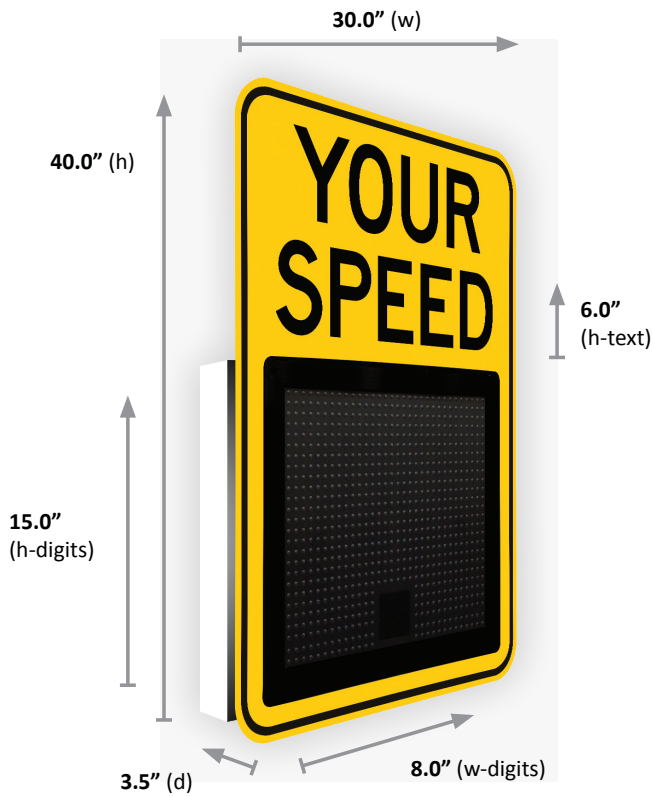

# SafePace® 650 Variable Messaging Sign

The new Traffic Logix® SafePace® 650 variable messaging sign is a versatile and full featured radar speed solution.

The new compact SafePace® 650 variable messaging sign offers the versatility of a variable message sign in a small, lightweight solution. Display driver speeds in full 15" leds or choose a driver responsive message or graphic of your choice with this full matrix speed display sign. Choose the SafePace 650 for a compact sign with full size impact.

## 650 Specifications

Digit Size	15"
Weight	30 lbs
24/7, 365 Scheduling	✓
Data Collection	✓
Solar Compatibility	✓
Battery Operated	✓
Universal Mounting	✓
Cloud Compatibility	✓
Trailer Compatibility	✓
Dolly Compatibility	✓
Hitch Compatibility	✓
Warranty	2 Years

## Features

- Compact design is 30% smaller than full size SafePace signs without compromising on features or visibility
- Allows for **animated text or graphics** such as moving arrows or a scrolling message
- Unique light enhancing, anti glare lens system provides **brilliant visibility** even in poor lighting
- Includes **integrated flashing speed violator strobe** to alert speeding drivers
- Ultra **low power consumption** including the most power-efficient radar technology available and optional solar power
- High strength aluminum sign face and individual **optical lenses to protect against vandalism or theft**
- Stealth Mode** allows the sign to collect baseline traffic data while speed display appears blank to motorists

Feature	Specifications
<b>Dimensions</b>	
Digits	15"(h) x 8"(w), 744 LEDs
Variable Message Matrix mode	15"(h) x 20.5"(w), 744 LEDs
Text	Full size: Letters 6.0"(h) spell "YOUR SPEED" fixed message, 2 lines Compact size: Letters 4.0" (h) spell "YOUR SPEED" fixed message, 1line
Unit alone	21.5"(h) x 26"(w) x 3.5"(d)
Unit with "YOUR SPEED" sign mounted	Full size: 40.0"(h) x 30.0"(w) x 3.5"(d) Compact size: 28.0"(h) x 28.0"(w) x 3.5"(d)