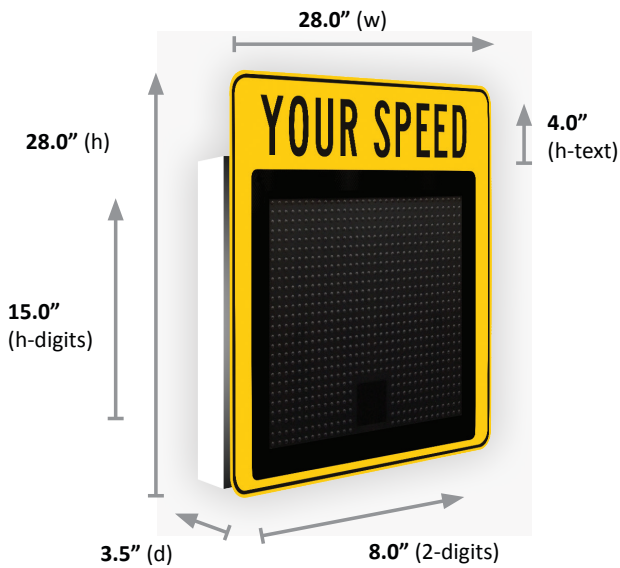

# SafePace® 650 Variable Messaging Sign

The new Traffic Logix® SafePace® 650 variable messaging sign is a versatile and full featured radar speed solution.

The new compact SafePace® 650 variable messaging sign offers the versatility of a variable message sign in a small, lightweight solution. Display driver speeds in full 15" leds or choose a driver responsive message or graphic of your choice with this full matrix speed display sign. Choose the SafePace 650 for a compact sign with full size impact.

## 650 Specifications

Digit Size	15"
Weight	30 lbs
24/7, 365 Scheduling	✓
Data Collection	✓
Solar Compatibility	✓
Battery Operated	✓
Universal Mounting	✓
Cloud Compatibility	✓
Trailer Compatibility	✓
Dolly Compatibility	✓
Hitch Compatibility	✓
Warranty	2 Years

## Features

- Compact design is 30% smaller than full size SafePace signs without compromising on features or visibility
- Allows for **animated text or graphics** such as moving arrows or a scrolling message
- Unique light enhancing, anti glare lens system provides **brilliant visibility** even in poor lighting
- Includes **integrated flashing speed violator strobe** to alert speeding drivers
- Ultra **low power consumption** including the most power-efficient radar technology available and optional solar power
- High strength aluminum sign face and individual **optical lenses to protect against vandalism or theft**
- Stealth Mode** allows the sign to collect baseline traffic data while speed display appears blank to motorists

Feature	Specifications
<b>Dimensions</b>	
Digits	15"(h) x 8"(w), 744 LEDs
Variable Message Matrix mode	15"(h) x 20.5"(w), 744 LEDs
Text	Full size: Letters 6.0"(h) spell "YOUR SPEED" fixed message, 2 lines Compact size: Letters 4.0" (h) spell "YOUR SPEED" fixed message, 1line
Unit alone	21.5"(h) x 26"(w) x 3.5"(d)
Unit with "YOUR SPEED" sign mounted	Full size: 40.0"(h) x 30.0"(w) x 3.5"(d) Compact size: 28.0"(h) x 28.0"(w) x 3.5"(d)