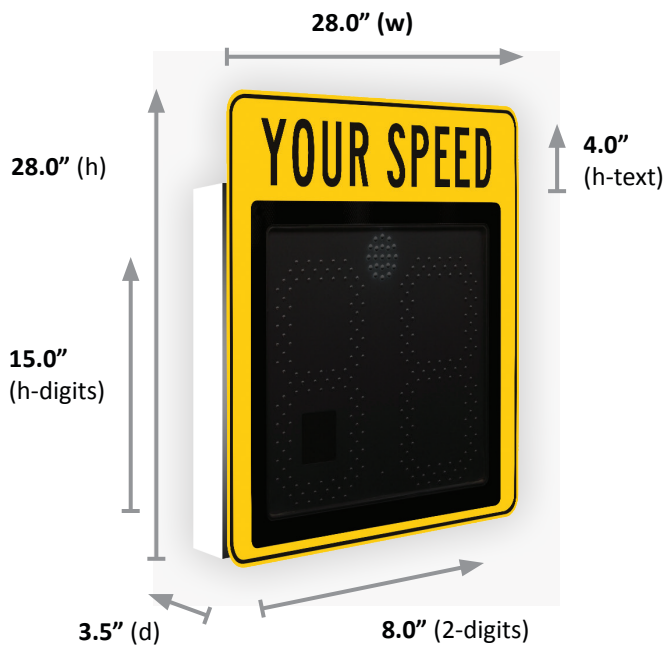

SafePace® 450 Driver Feedback Sign

The new Traffic Logix® SafePace® 450 driver feedback sign is a portable, lightweight radar sign with full size 15" digits. It can be mounted at multiple locations with a universal mounting bracket and can function autonomously for weeks at a time with optional battery power.

450 Specifications

Digit Size	15"
Height	28"
Weight	22 lbs
24/7, 365 Scheduling	✓
Data Collection	✓
Solar Compatibility	✓
Battery Operated	✓
Universal Mounting	✓
Cloud Compatibility	✓
Trailer Compatibility	✓
Dolly Compatibility	✓
Hitch Compatibility	✓
Warranty	2 Years

Features

MUTCD compliant with static "YOUR SPEED" message and highly visible 15" LED digits that are visible from up to 1000 feet away.

Available in **compact design** with 4" text as shown or with full size 6" text.

Feature	Specifications
Dimensions	
Digits	15"(h) x 8"(w), 112 LEDs per digit
Text	Full size: Letters 6.0"(h) spell "YOUR SPEED" fixed message, 2 lines Compact size: Letters 4.0" (h) spell "YOUR SPEED" fixed message, 1line
Unit alone	21.5"(h) x 26"(w) x 3.5"(d)
Unit with "YOUR SPEED" sign mounted	Full size: 40.0"(h) x 30.0"(w) x 3.5"(d) Compact size: 28.0"(h) x 28.0"(w) x 3.5"(d)
Sign Weight (unit alone, without "YOUR SPEED" sign)	
AC Powered	18 lbs
4 cell battery powered model	22 lbs
Solar powered model	20 lbs (not including solar panel or bracket)
General Specifications	
Operating Temperatures F (C):	-40° (-40°) to 185° (85°)
Speed Units	Miles per hour (mph) or Kilometers per hour (km/h)
Faceplate	Yellow or white high-Intensity prismatic reflective sheeting on sign face with black colored text MUTCD approved colors and format