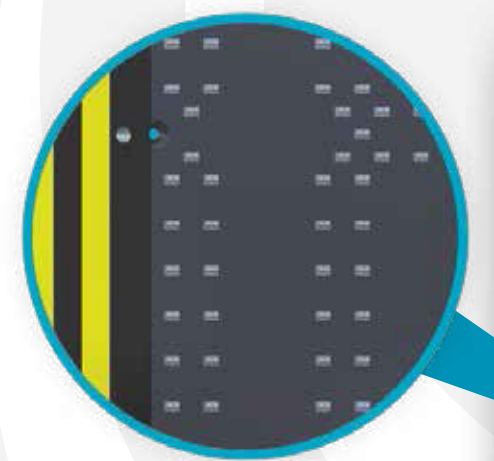

# SafePace EVOLUTION 11

The compact SafePace Evolution 11 sign offers lightweight entry-level speed display for private communities or local roads. The economical sign offers remarkable power efficiency and quick, easy installation.

# SafePace EVOLUTION 12

The SafePace Evolution 12 offers the cost benefit and compact footprint of an entry-level sign with MUTCD approved 12" digits. With bright 3 digit speed display, it also offers speed activated digit color changes to alert speeders.

**Unique lightweight design** for simpler set-up and installation.

Universal mounting bracket for **easy mounting and multiple location use.**

Battery power offers **3x more autonomy** than any other signs.

Both signs come with **one full year of cloud service.**

**Double LED display** that allows for the display of **multicolor** warnings.

- ✓ Best tech support in the industry
- ✓ Entire dedicated team for IT support
- ✓ In-house team of developers & engineers